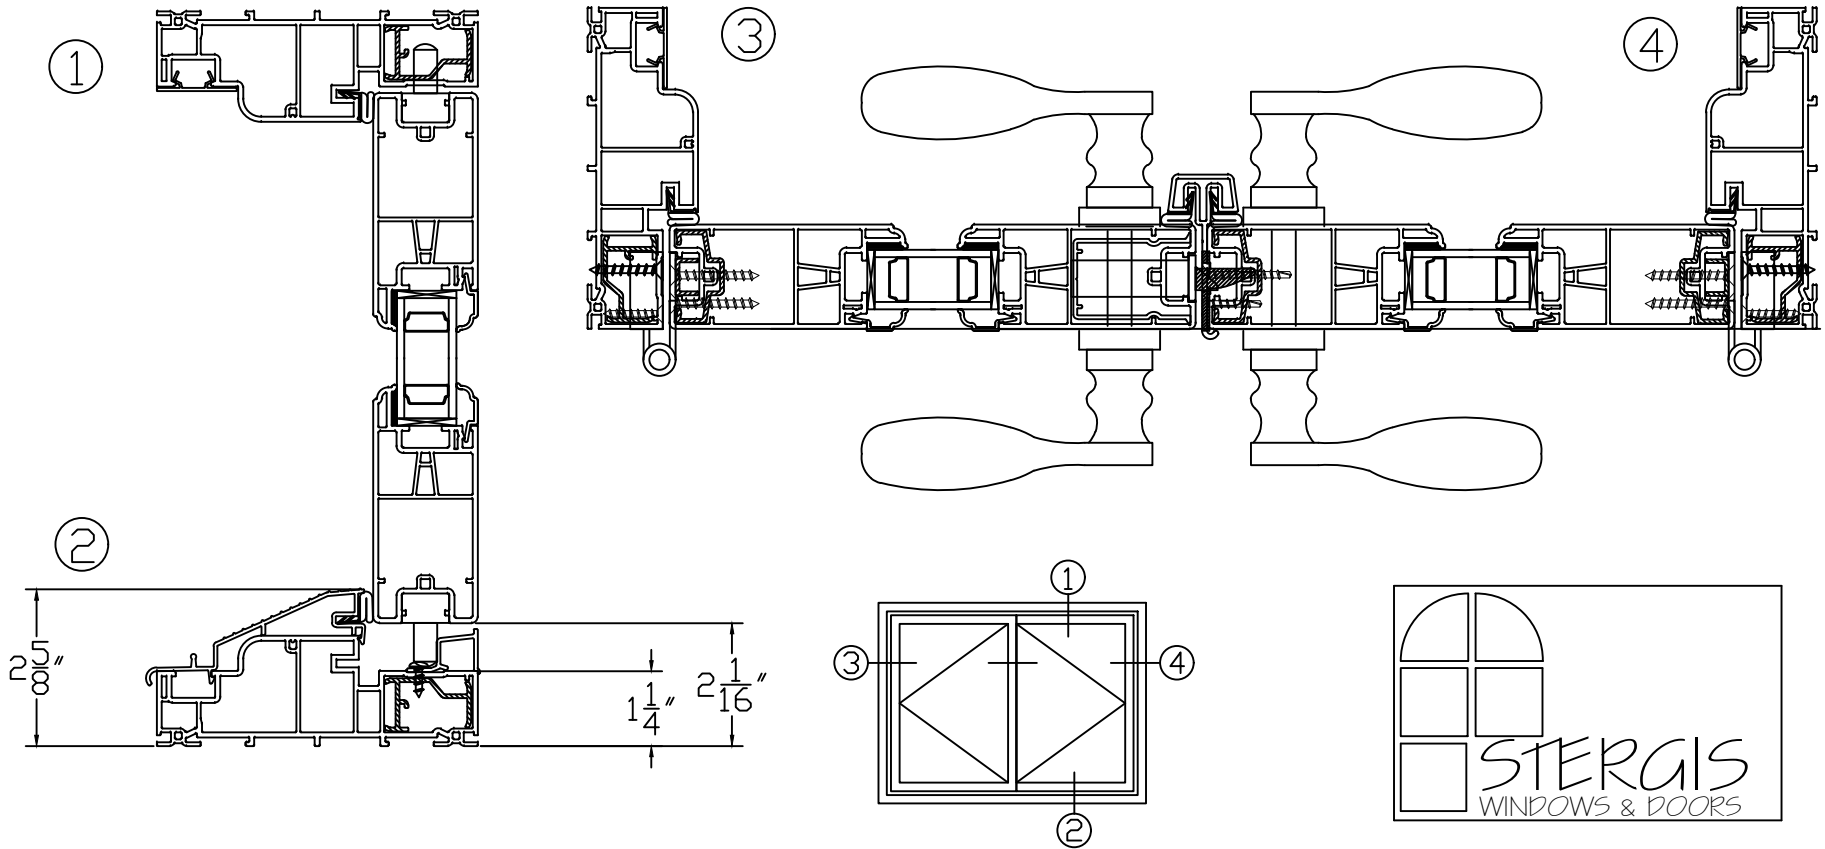

SERIES 1100 - PVC SWING FRENCH DOOR

NOT TO SCALE

SCALE: TO FIT

79 WALTON ST.
ATTLEBORO, MA 02703
508-455-0661 -- FAX 508-455-0622